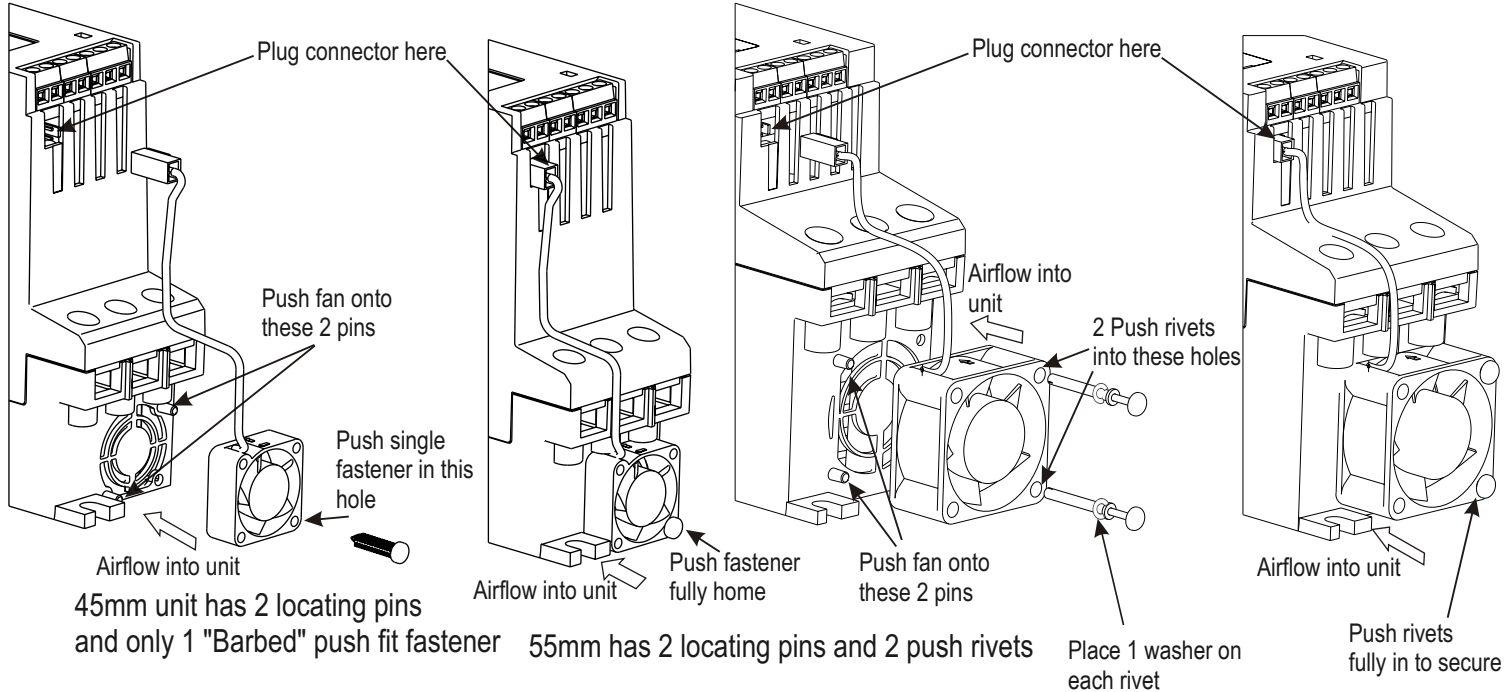

Auxiliary Fan Attachment for 45mm & 55mm wide JAL!PFE Digital Soft Starters

MAN-PFE-007

VMX-PFE Soft Starters automatically detect fan connections, and adjust their operation accordingly.

Unit width	Fan Kit part No.	Fan Size	Fan volts
45mm	PFEFAN01	25mm x 25mm	12V
55mm	PFEFAN02	40mm x 40mm	24V